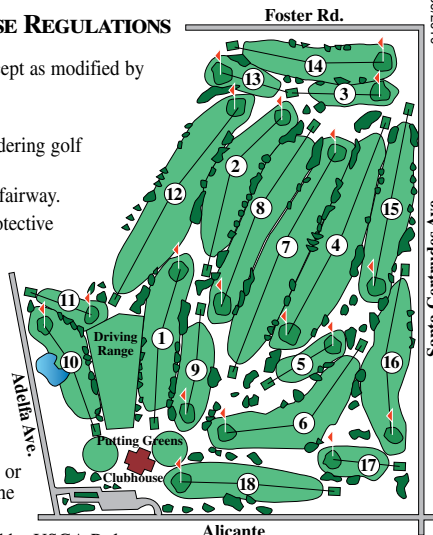

Call 562.943.7123 for more information.

REACH NEW CUSTOMERS. GROW YOUR BUSINESS.

- > Scorecard Advertising
- > Online Advertising
- > And more...

www.AmericanGolf.com/advertising

	RATINGS/SLOPE		HDCP REC.	
	Men	Women	Men	Women
Back	69.1/117	74.1/122	0-14	0-3
Middle	67.4/112	72.7/119	15-24	4-10
Forward	66.3/110	71.6/117	25+	11+

LA MIRADA GOLF COURSE REGULATIONS

- USGA Rules govern all play except as modified by local rules.
- Hit from tee marker only.
- OUT OF BOUNDS: All fences bordering golf course and driving range fences.
- WATER HAZARDS: Lake on 10th fairway.
- OBSTRUCTIONS: Staked trees, protective screens at 6th and 16th tees, drain ditches, paved cart paths, sprinkler dock boxes, sprinkler heads and pump fence on 10th fairway. Drop ball one club length no nearer the hole. No penalty.
- Players must maintain their turn between No. 9 green and No. 10 tee.
- Registered players only. Caddies or spectators are not permitted on the golf course.
- Play one ball except as permitted by USGA Rules.
- Each player must have an individual set of clubs and bag.
- Players who in any way make themselves objectionable or fail to observe any of the course regulations will be denied the privileges of the golf course.
- No refunds or rain checks after play has commenced.
- You are responsible for any injury to people or damage to property caused by your actions, including errant golf shots.