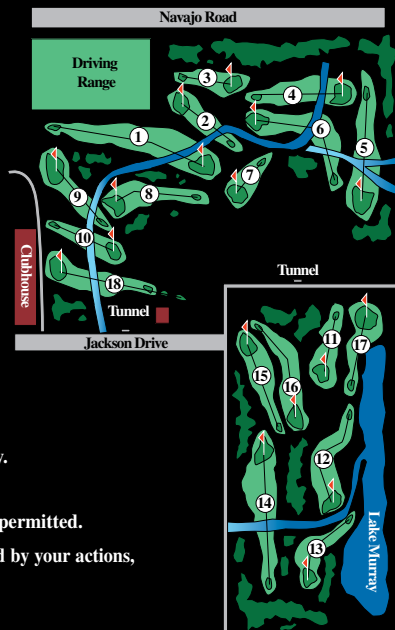

USGA RULES SHALL GOVERN ALL PLAY EXCEPT FOR THE FOLLOWING EXCEPTIONS:

1. **1. IMMOVABLE OBSTRUCTIONS:** If hazard stakes, staked trees, wooden steps, or hole signs interfere with a player's stance or swing, the ball may be dropped within one club length, no nearer the hole. No Penalty.
2. **2. BALL LYING ON CART PATH:** Ball may be dropped one club length from nearest point of relief, no nearer the hole. No Penalty. Rule 24.
3. **3. CONCRETE DRAINAGE DITCHES:** All are lateral water hazards. Penalty one stroke. If ball not in hazard you may take relief for stance and distance.
4. **4. OUT OF BOUNDS:** Defined by white stakes or boundary fence post. Penalty one stroke and distance. Driving Range included.
5. **5. HOLES 13 AND 14:** Ball hitting guide wire must be replayed. No penalty.
6. **6. RED STAKES:** Indicate lateral hazard.
7. **7. FIGHT SLOW PLAY:** Play ready golf! No coolers or alcoholic beverages permitted.
8. **8. You are responsible for any injury to people or damage to property caused by your actions, including errant golf shots.**

09/2010