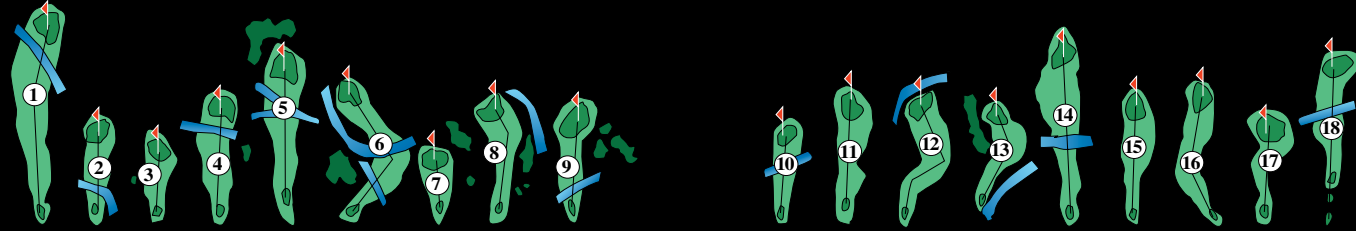

MISSION TRAILS GOLF COURSE

American Golf.
www.americangolf.com

HDCP RECOMMENDATIONS

RATING/SLOPE

HOLE	MEN'S	WOMEN'S	1	2	3	4	5	6	7	8	9	OUT	INITIAL	10	11	12	13	14	15	16	17	18	IN	TOT	MEN'S	WOMEN'S
BACK	0-14	0-3	534	326	155	291	340	467	144	362	167	2786		195	354	456	365	572	344	389	215	264	3154	5940	68.8/118	
MIDDLE	15-24	4-10	525	314	145	257	288	444	132	331	155	2591		186	338	419	356	557	337	340	162	229	2924	5515	66.7/114	
HANDICAP	<i>Back/Middle</i>		2	12/8	16/18	10/12	4	8/10	18/16	6	14			11/7	3	9	5	1	13/15	15/13	7/11	17				
PAR			5	4	3	4	4	5	3	4	3	35		3	4	5	4	5	4	4	3	4	36	71		
FORWARD	25+	11+	513	304	137	236	275	411	119	316	146	2457		179	325	372	294	456	320	316	130	196	2588	5045	64.6/107	70.0/122
HANDICAP			2	8	18	12	4	10	16	6	14			7	3	9	5	1	15	13	11	17				

Scorer:

Attest:

Date: