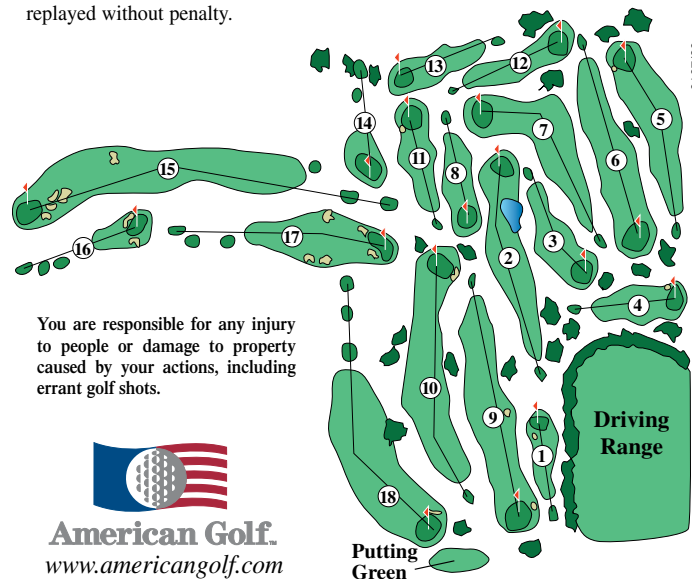

www.AmericanGolf.com/advertising

RATINGS/SLOPE

	Men	Women
Back	60.5/89	62.6/111
Forward	59.0/85	61.0/108

USGA Rules Govern All Play Except as Modified by Local Rules.

Please Cooperate.

1. No Power Carts within 30 feet of greens.
2. Keep Power Carts off all tees.
3. Please keep all hand carts off tees and collars of greens.
4. Observe and practice the Three "Rs":
 - A. Replace all divots.
 - B. Repair ball pockets on greens.
 - C. Rake footprints from sand traps.
5. Balls striking light poles shall be replayed without penalty.
6. Balls may be moved two club lengths from poles and non-boundary fences but no closer to the hole. No penalty.
7. A ball must not be played off wrong tee or green. Move, no penalty.
8. Out of bounds indicated by white stakes on No. 3 and No. 7.

You are responsible for any injury to people or damage to property caused by your actions, including errant golf shots.

American Golf.
www.americangolf.com

6900 WEST MANCHESTER AVENUE
LOS ANGELES, CALIFORNIA 90045
(310) 649-9166
www.westchester.americangolf.com